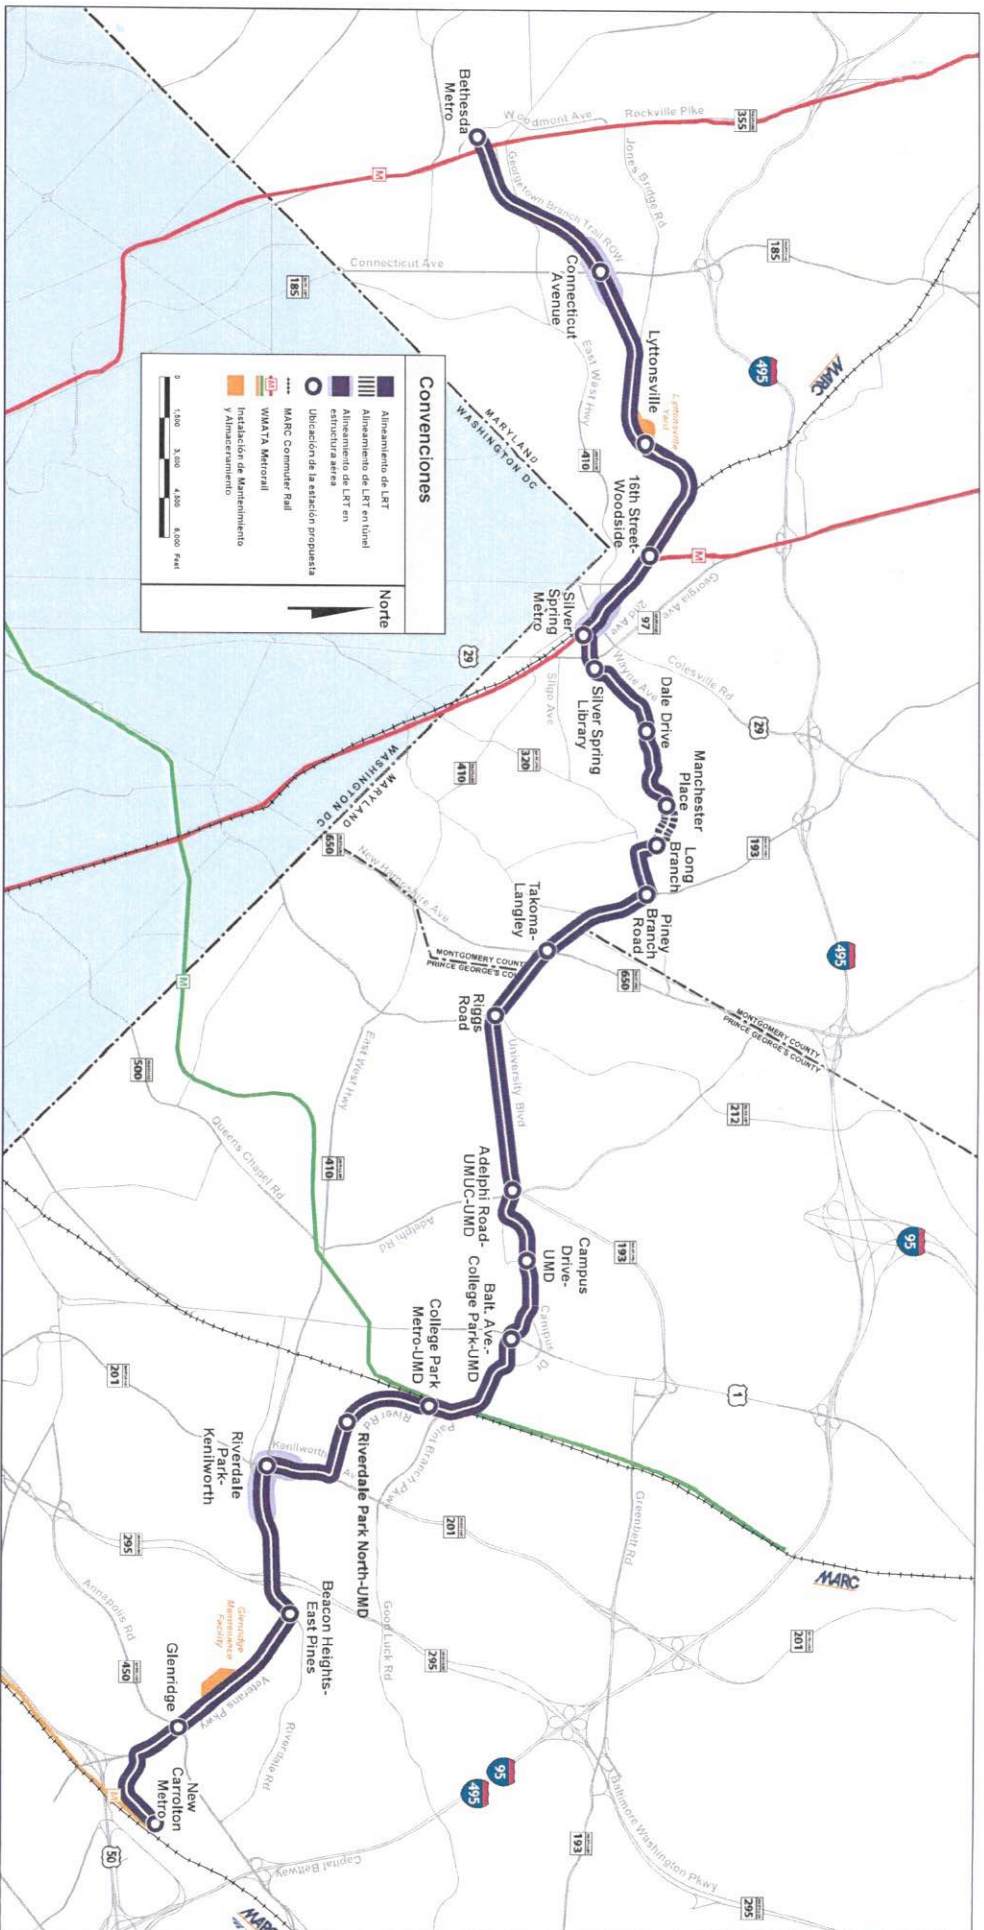

# Purple Line Alignment

All the stuff

- 8503 Lynwood Pl
- Bethesda Chevy Chase High School
- Silver Creek Middle School
- North Chevy Chase Elementary School
- Rosemary Hills Elementary
- Harris Teeter
- Trader Joe's
- Safeway
- Giant Food
- Sunoco Gas Station
- Lake Liberty
- Carroll Motor Fuels
- Giant Gas Station